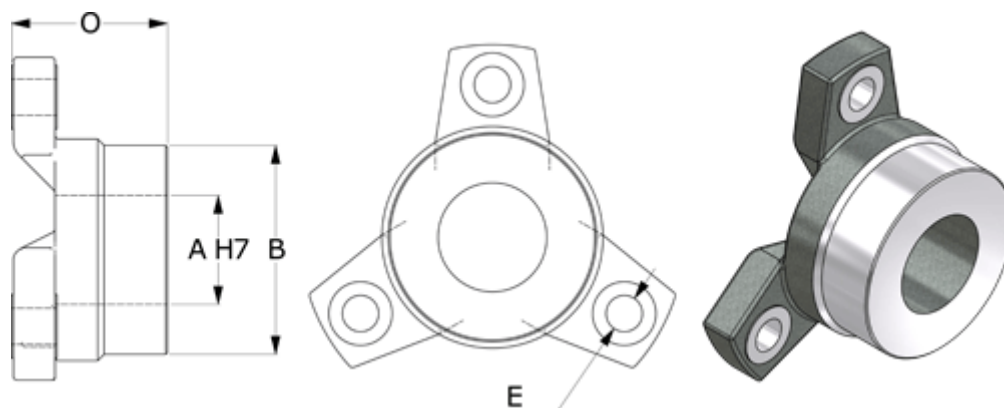

Article number: 3271347

Description: Ortlinghaus Hub size 47

Measures

A max H7 = 70

B = 115

E = for bolt M20

O = 86